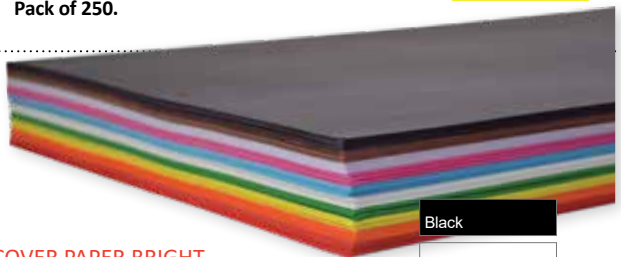

**COVER PAPER SUPER BRIGHT A4 IN SINGLE COLOUR**

**25COVS4SB250.....13.65.....15.02 IncGST**  
 125gsm. Select from: Black, White, Red, Lime Green, Sky Blue, Lemon, Orange and Lilac. **Pack of 250.**

Black
White
Sky Blue
Lilac
Red
Orange
Lime Green
Lemon

\*Colours are used as a guide only.

Black	Royal Blue
Grey	Bright Blue
Ivory Sand	Xmas Green
White	Light Green
Purple	Brown
Hot Pink	Gold
Red	Lemon Yellow
Sunlight Yellow	

\*Colours are used as a guide only.

**COVER PAPER BRIGHT - 15 ASSORTED COLOURS**

- A4  
**25COVA4.....19.45.....21.40 IncGST**
  - A3  
**25COVA3.....40.35.....44.39 IncGST**
- 125gsm. In 15 assorted colours. **Pack of 500.**

Student artwork from Gardenvale Primary School, Brighton East VIC. Art Teacher: Michele Jones.