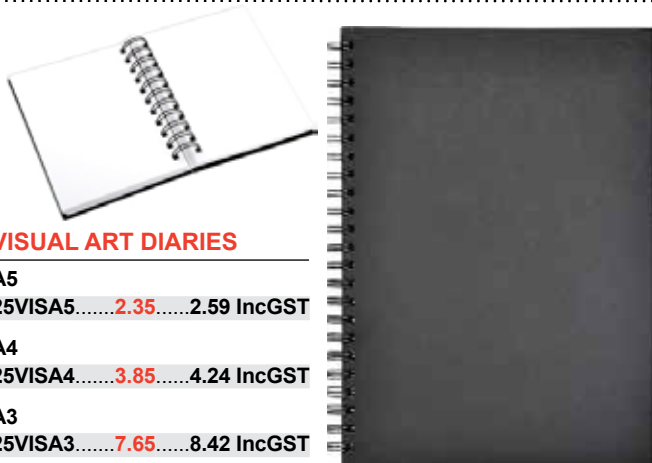

VISUAL ART DIARIES

A5
25VISA5.....2.35.....2.59 IncGST
A4
25VISA4.....3.85.....4.24 IncGST
A3
25VISA3.....7.65.....8.42 IncGST

110gsm cartridge paper with a black polypropylene cover. Wire spiral bound. 60 Leaf / 120 page. **Each.**