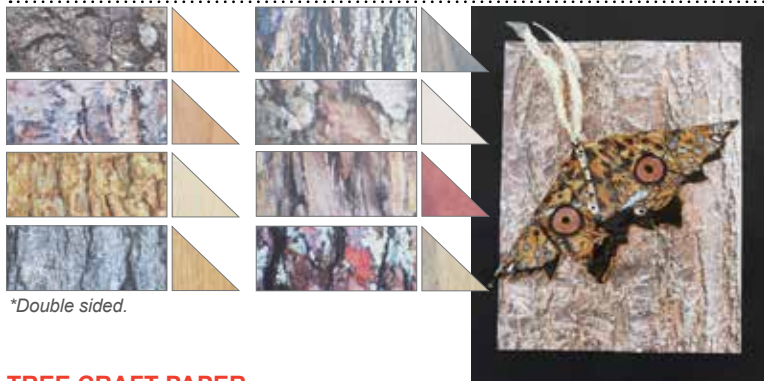

*Double sided.

TREE CRAFT PAPER

25PATR.....15.00.....16.50 IncGST

Create art from nature! Rich, colourful wood grain patterns are printed on one side of good quality paper. Matching tree bark is printed on the reverse side. Use to collage or cut to mosaics. The easiest way to give your artwork a natural touch. Includes 8 double-sided designs. Sheet size 22x28cm. Instructional guide also included. **Pack of 32.**

Artwork by students from Mount Albert Primary School, Mount Albert, VIC. Art Teacher: Michelle Bishop.