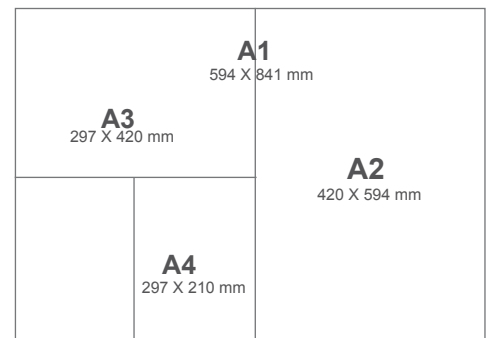

ADDRESS LABELS

20ADLA.....13.75.....15.13 IncGST

Roll of White address labels. Size: 102mm x 33mm. Pack of 500

COLOUR CODE DOT DISPENSER PACK

20DOTD.....3.82.....4.20 IncGST

14mm. Dispenser pack of 1050. Colours: Black, Blue, Green, Orange, Pink, Red, White & Yellow. Pack of 1050.

A3 (420 x 297 mm) 500sht
25CAPA3.....28.65.....31.52 IncGST

A2 (420 x 595 mm) 500sht
25CAPA2.....59.35.....65.29 IncGST

Small (280 x 380 mm) 500sht
25CAPAS.....26.15.....28.77 IncGST

Medium (380 x 560 mm) 500sht
25CAPAM.....48.55.....53.41 IncGST

Large (560 x 760 mm) 250sht
25CAPAL.....48.55.....53.41 IncGST

CARTRIDGE PAPER 130GSM

A4 (297 x 210 mm) 500sht
25CAPA4T.....18.85.....20.74 IncGST

A3 (420 x 297 mm) 500sht
25CAPA3T.....37.35.....41.09 IncGST

Fantastic wet strength, best option for painting or drawing.

CARTRIDGE PAPER ROLL 110GSM

25CAPRS.....7.18.....7.90 IncGST
Roll (760mm x 10 mtrs).

Artwork by students from Wheeler's Hills Primary School, Glen Waverley VIC. Art Teacher: Kathy Orford.