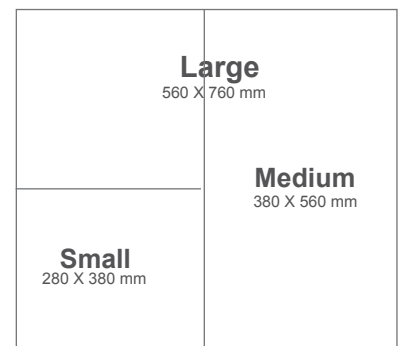

ADDRESS LABELS

20ADLA.....13.75.....15.13 IncGST

Roll of White address labels. Size: 102mm x 33mm. Pack of 500

COLOUR CODE DOT DISPENSER PACK

20DOTD.....3.82.....4.20 IncGST

14mm. Dispenser pack of 1050. Colours: Black, Blue, Green, Orange, Pink, Red, White & Yellow. Pack of 1050.

A3 (420 x 297 mm) 500sht
25CAPA3.....28.65.....31.52 IncGST

A2 (420 x 595 mm) 500sht
25CAPA2.....59.35.....65.29 IncGST

Small (280 x 380 mm) 500sht
25CAPAS.....26.15.....28.77 IncGST

Medium (380 x 560 mm) 500sht
25CAPAM.....48.55.....53.41 IncGST

Large (560 x 760 mm) 250sht
25CAPAL.....48.55.....53.41 IncGST

CARTRIDGE PAPER 130GSM

A4 (297 x 210 mm) 500sht
25CAPA4T.....18.85.....20.74 IncGST

A3 (420 x 297 mm) 500sht
25CAPA3T.....37.35.....41.09 IncGST

Fantastic wet strength, best option for painting or drawing.

CARTRIDGE PAPER ROLL 110GSM

25CAPRS.....7.18.....7.90 IncGST
Roll (760mm x 10 mtrs).

Artwork by students from Wheeler's Hills Primary School, Glen Waverley VIC. Art Teacher: Kathy Orford.