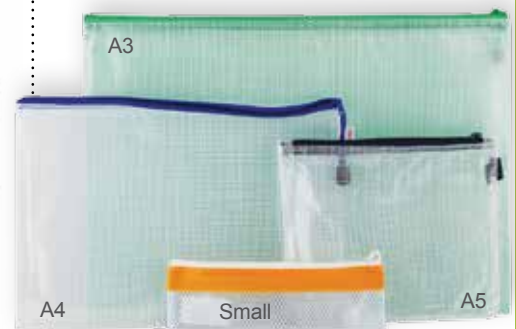

MULTI PURPOSE POUCHES

A5
40POUCHA5.....**2.10**.....**2.31 IncGST**
A4
40POUCHA4.....**3.39**.....**3.73 IncGST**
A3
40POUCHA3.....**4.25**.....**4.68 IncGST**
Small (340 x 130 mm)
40POUCHS.....**2.05**.....**2.26 IncGST**
Made of mesh strengthened clear plastic. **Each.**