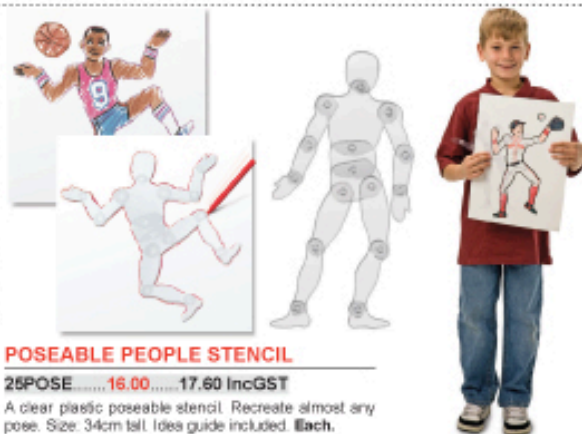

POSEABLE PEOPLE STENCIL

25POSE.....16.00.....17.60 IncGST

A clear plastic poseable stencil. Recreate almost any pose. Size: 34cm tall. Idea guide included. **Each.**