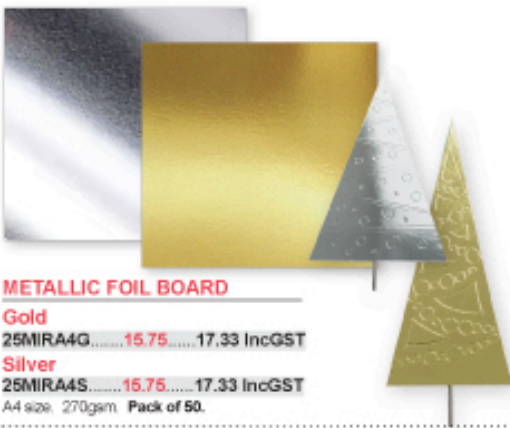

METALLIC FOIL BOARD

Gold

25MIRA4G ..... 15.75 ..... 17.33 IncGST

Silver

25MIRA4S ..... 15.75 ..... 17.33 IncGST

A4 size. 270gsm. **Pack of 50.**