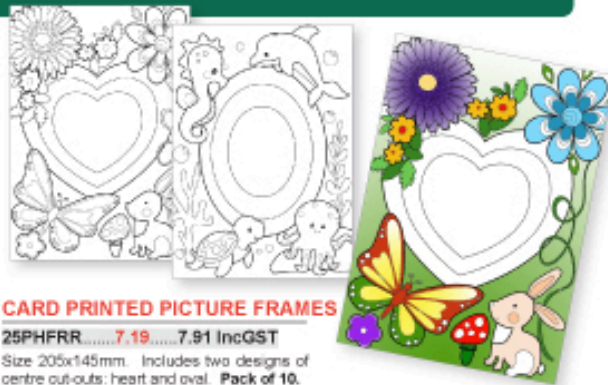

CARD PRINTED PICTURE FRAMES

25PHFR.....7.19.....7.91 IncGST

Size 205x145mm. Includes two designs of centre cut-outs: heart and oval. **Pack of 10.**